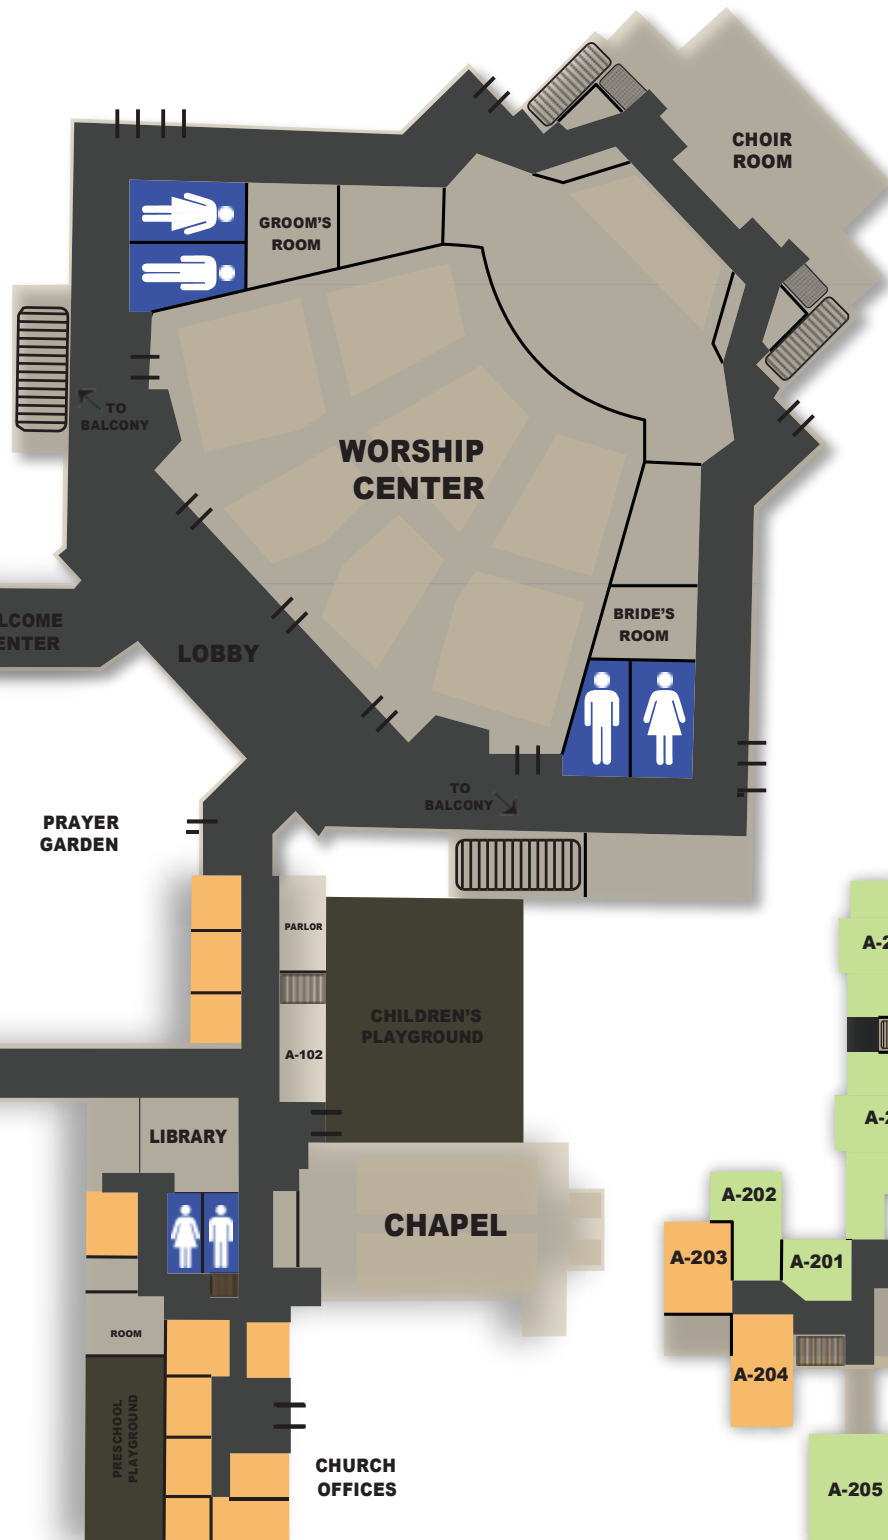

Main Campus Directory Bible Study Connections Classes

**BLDG C
FIRST FLOOR
PRESCHOOL/CHILDREN**

**BLDG C
THIRD FLOOR
ADULT EDUCATION**

**BLDG C
SECOND FLOOR
ADULT EDUCATION**

**BLDG B
SECOND FLOOR
ADULT EDUCATION**

**BLDG B
FIRST FLOOR**

**BLDG A
FIRST FLOOR**

**BLDG A
SECOND FLOOR
ADULT EDUCATION**

PRESCHOOL & CHILDREN'S DIVISION

Babies.....	Bldg C.....	C-13A
Crawlers.....	Bldg C.....	C-13B
2 Year Olds	Bldg C.....	C-14
3 Year Olds	Bldg C.....	C-15
Jonah's Fish.....	Bldg C.....	C-11
Daniel's Lions	Bldg C.....	C-19
1st Grade & 2nd Grade.....	Bldg C.....	C-12
3rd Grade.....	Bldg C.....	C-6
4-6th Grade Boys	Bldg C.....	C-7
4-6th Grade Girls.....	Bldg C.....	C-8
Special Needs	Bldg C.....	C-102