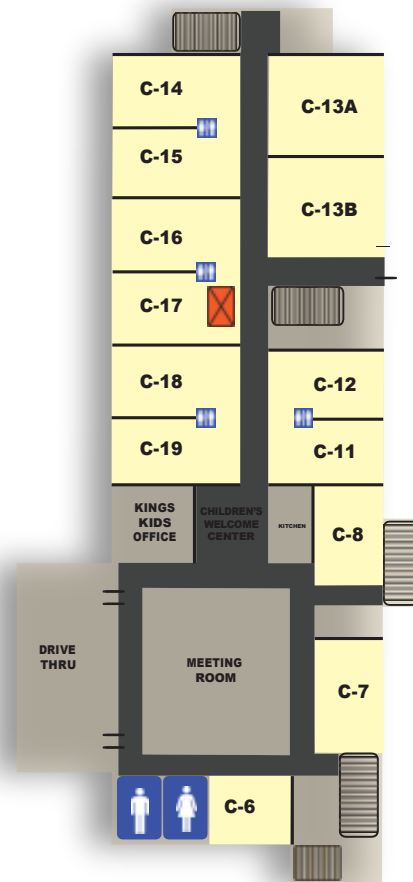

Main Campus Directory Bible Study Connections Classes

**BLDG C
FIRST FLOOR
PRESCHOOL/CHILDREN**

**BLDG C
THIRD FLOOR
ADULT EDUCATION**

**BLDG C
SECOND FLOOR
ADULT EDUCATION**

**BLDG B
SECOND FLOOR
ADULT EDUCATION**

**BLDG B
FIRST FLOOR**

**BLDG A
FIRST FLOOR**

**BLDG A
SECOND FLOOR
ADULT EDUCATION**

PRESCHOOL & CHILDREN'S DIVISION

Babies.....	Bldg C.....	C-13A
Crawlers.....	Bldg C.....	C-13B
2 Year Olds	Bldg C.....	C-14
3 Year Olds	Bldg C.....	C-15
Jonah's Fish.....	Bldg C.....	C-11
Daniel's Lions	Bldg C.....	C-19
1st Grade & 2nd Grade.....	Bldg C.....	C-12
3rd Grade.....	Bldg C.....	C-6
4-6th Grade Boys	Bldg C.....	C-7
4-6th Grade Girls.....	Bldg C.....	C-8
Special Needs	Bldg C.....	C-102

Adult 1 Young Adults
(Ages 20-39).....Bldg C..... C-103

Adult 1A Catalyst
(Ages 20+)..... Bldg A.....A-206

Adult 1B Young Adults
(Ages 20-39).....Bldg B.....B-206

Adult 3 (Ages 40-55).....Bldg A.....A-207

Adult 11 (Ages 65 & Up)Bldg B.....B-104

Adult 12 (Ages 65 & Up)Bldg B.....B-105

Adult 13 (Ages 70 & Up)Bldg B.....B-103

WOMEN'S DIVISION

Women 2 (Ages 50-70).....	Bldg B.....	B-101
Women 3 (Ages 55-70).....	Bldg C.....	C-100
Women 4 (Ages 70 & Up)	Worship Center.....	BR-RM
Women 5 (Ages 75 & Up)	Bldg A.....	A-102