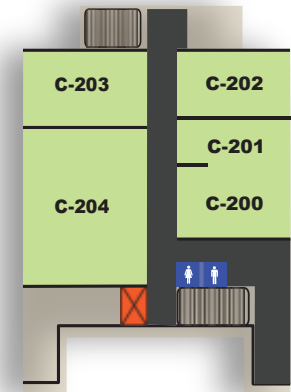

Main Campus Directory Bible Study Connections Classes

**BLDG C
FIRST FLOOR
PRESCHOOL/CHILDREN**

**BLDG C
THIRD FLOOR
ADULT EDUCATION**

**BLDG C
SECOND FLOOR
ADULT EDUCATION**

**BLDG B
SECOND FLOOR
ADULT EDUCATION**

**BLDG B
FIRST FLOOR**

**BLDG A
FIRST FLOOR**

**BLDG A
SECOND FLOOR
ADULT EDUCATION**

PRESCHOOL & CHILDREN'S DIVISION

Babies.....	Bldg C.....	C-13A
Crawlers.....	Bldg C.....	C-13B
2 Year Olds	Bldg C.....	C-14
3 Year Olds	Bldg C.....	C-15
Jonah's Fish.....	Bldg C.....	C-11
Daniel's Lions	Bldg C.....	C-19
1st Grade & 2nd Grade.....	Bldg C.....	C-12
3rd Grade.....	Bldg C.....	C-6
4-6th Grade Boys	Bldg C.....	C-7
4-6th Grade Girls.....	Bldg C.....	C-8
Special Needs	Bldg C.....	C-102