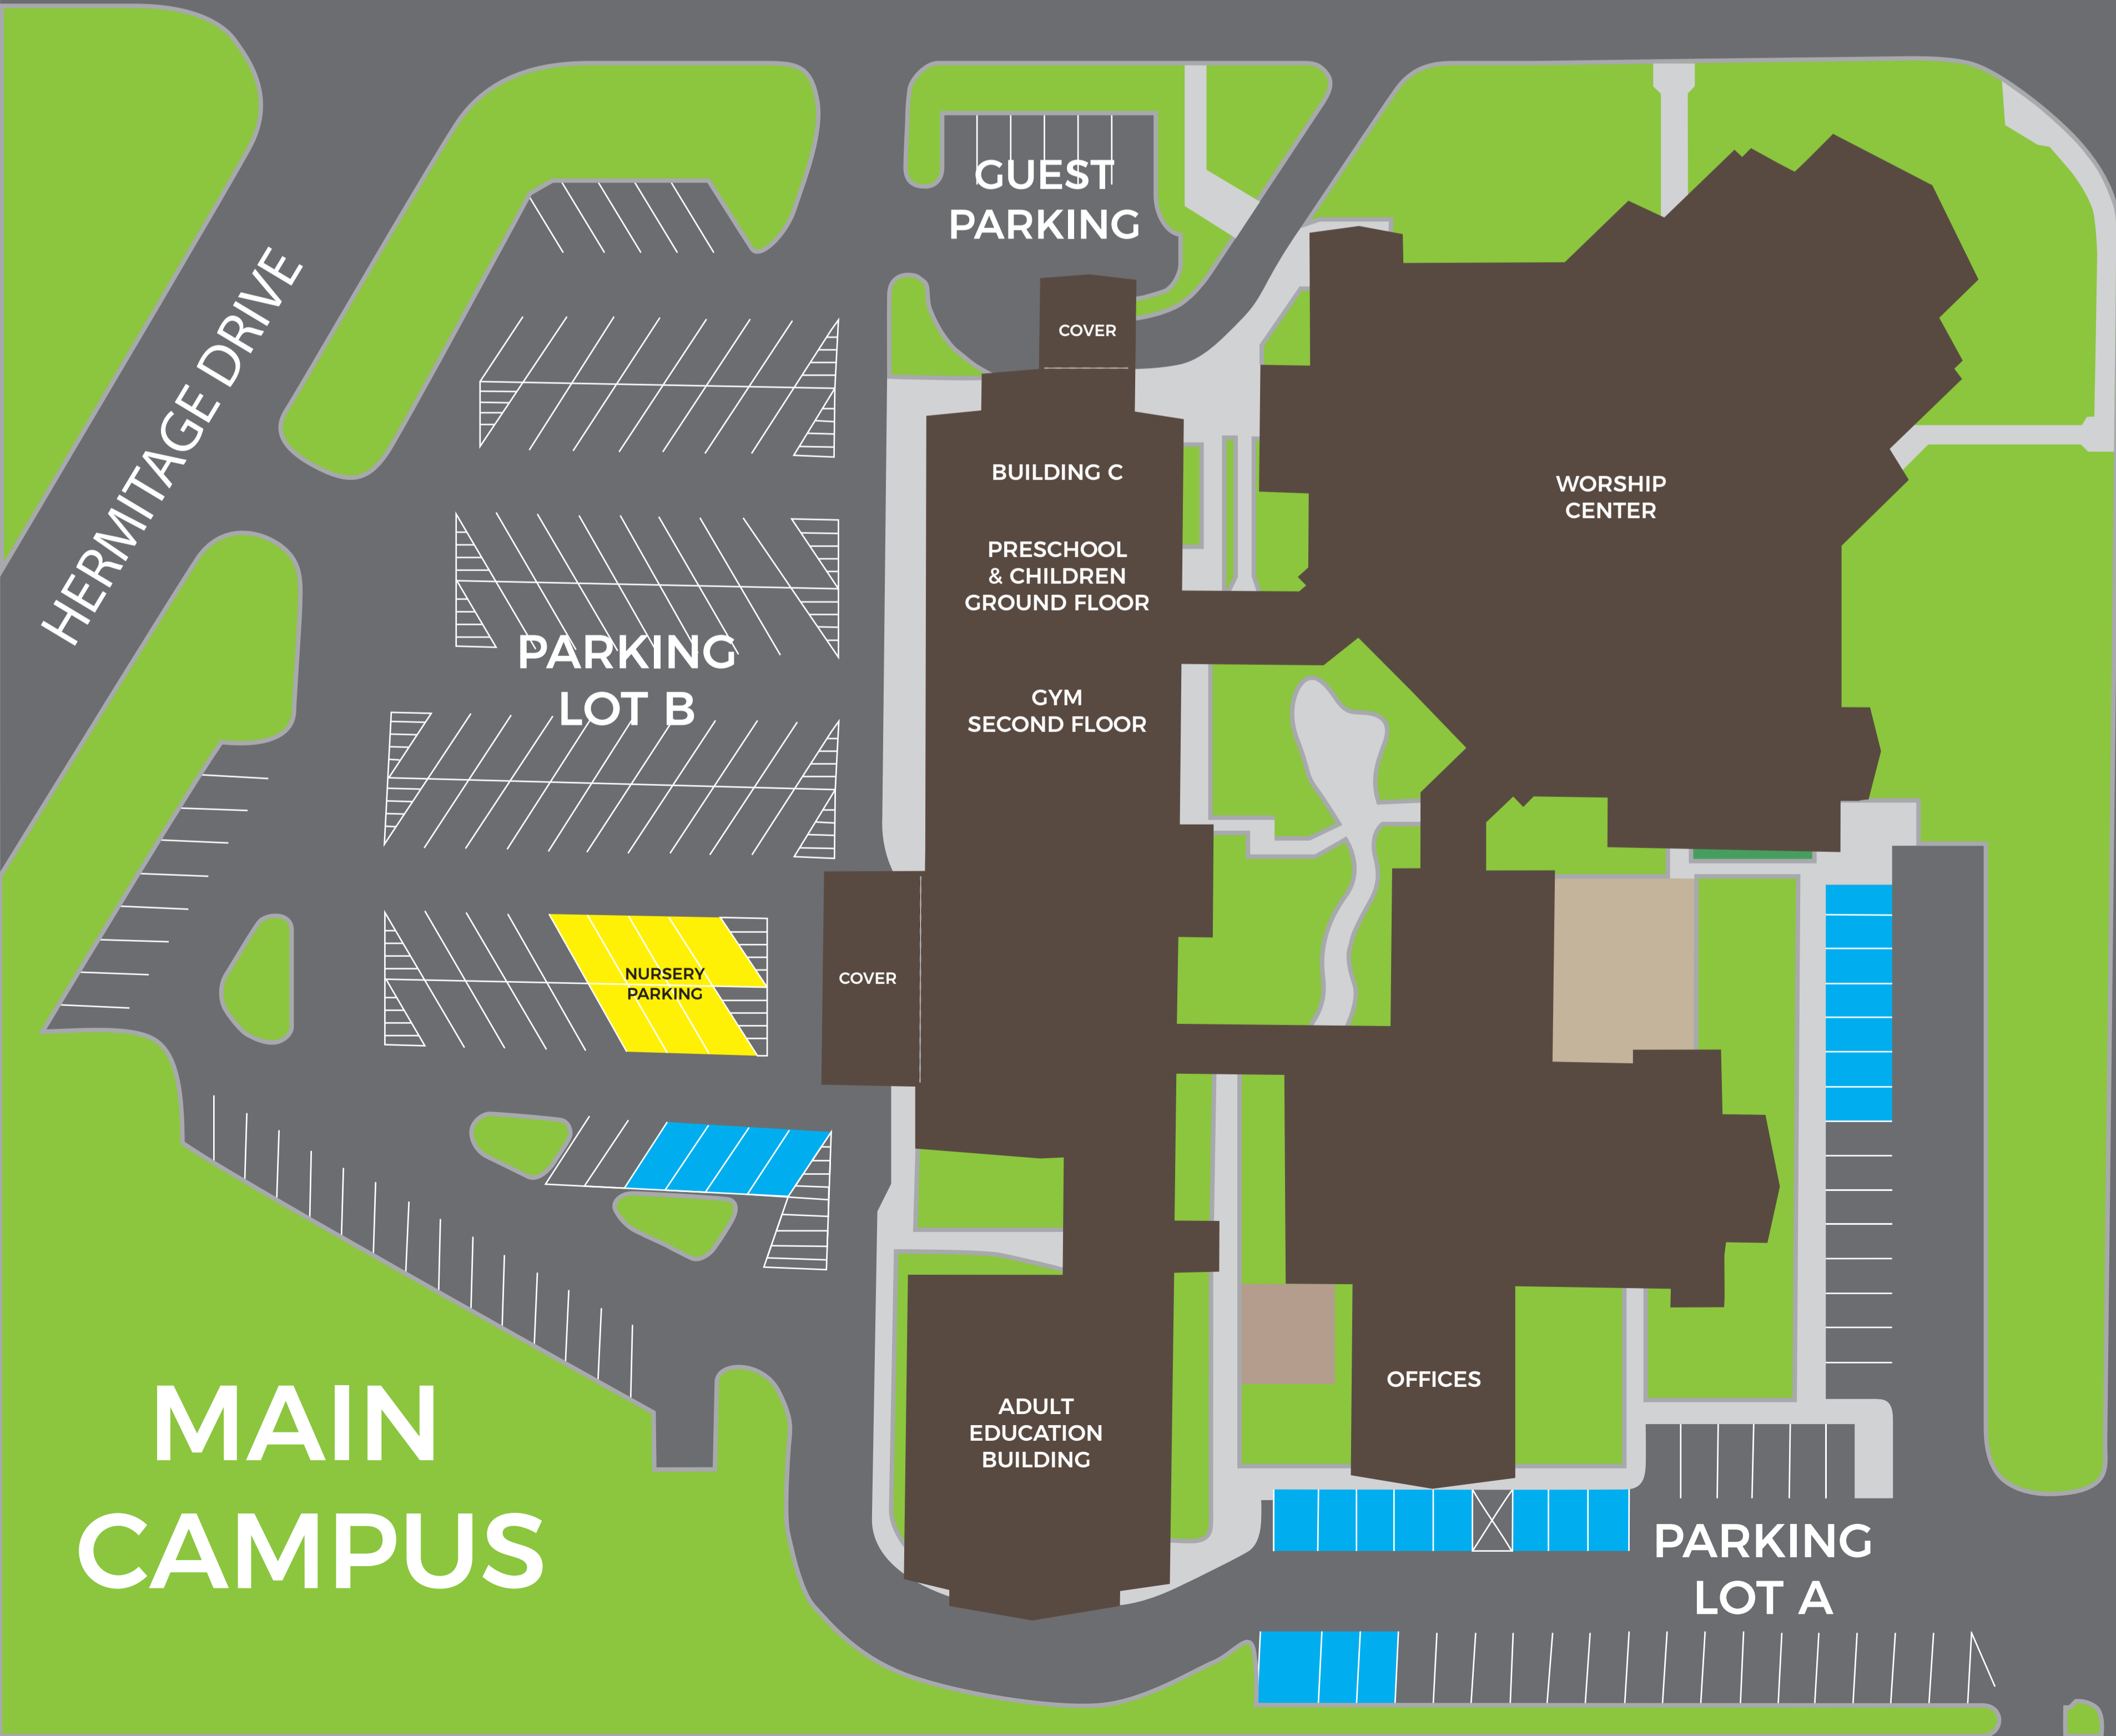

PARKING LOT C

RICKWOOD ROAD

DARBY DRIVE

EAST CAMPUS

BIG ROOM

YOUTH CLASSROOMS

EAST CAMPUS AUDITORIUM

BUS PAVILLION

HICKORY HILLS ROAD

GUEST PARKING

COVER

BUILDING C
PRESCHOOL & CHILDREN
GROUND FLOOR

WORSHIP CENTER

GYM
SECOND FLOOR

PARKING LOT B

NURSERY PARKING

COVER

ADULT EDUCATION BUILDING

OFFICES

PARKING LOT A

MAIN CAMPUS

HERMITAGE DRIVE